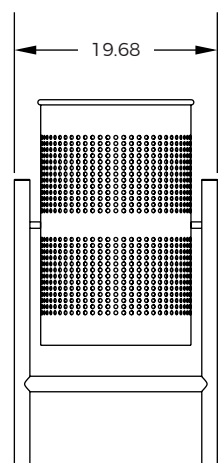

Litter Bins

Hidalgo

BB-003-AI-CB

Hidalgo

BB-003-AI-CB

Material and Colors		
Stainless steel		
●		
Finish: Polished	General Dimensions: He: 35.43" / Wi: 14.56" / Le: 19.68"	Weight: 24.25 lb

Mesuares in inches

Frontal View

Lateral View