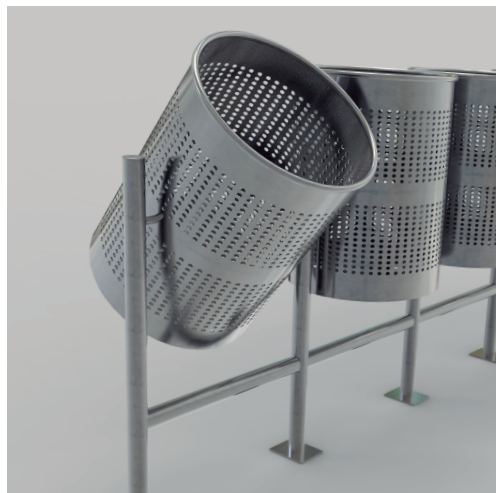

Litter Bins

Hidalgo

BB-003-AI-CB

Hidalgo

BB-003-AI-CB

Material and Colors		
Stainless steel		
●		
Finish: Polished	General Dimensions: He: 35.43" / Wi: 14.56" / Le: 19.68"	Weight: 24.25 lb

Mesuares in inches

Frontal View

Lateral View