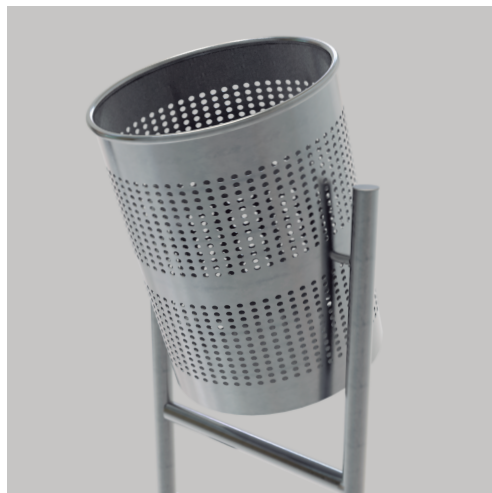

Litter Bins

Hidalgo

BB-003-AI-CB

Hidalgo

BB-003-AI-CB

Material and Colors		
Stainless steel		
●		
Finish: Polished	General Dimensions: He: 35.43" / Wi: 14.56" / Le: 19.68"	Weight: 24.25 lb

Mesuares in inches

Frontal View

Lateral View