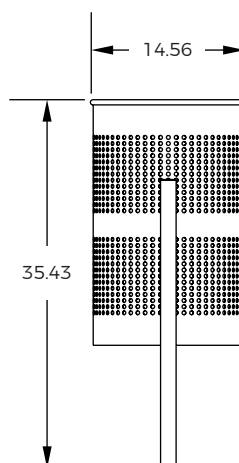

Litter Bins

Hidalgo

BB-003-AI-CB

Hidalgo

BB-003-AI-CB

Material and Colors		
Stainless steel		
●		
Finish: Polished	General Dimensions: He: 35.43" / Wi: 14.56" / Le: 19.68"	Weight: 24.25 lb

Mesuares in inches

Frontal View

Lateral View